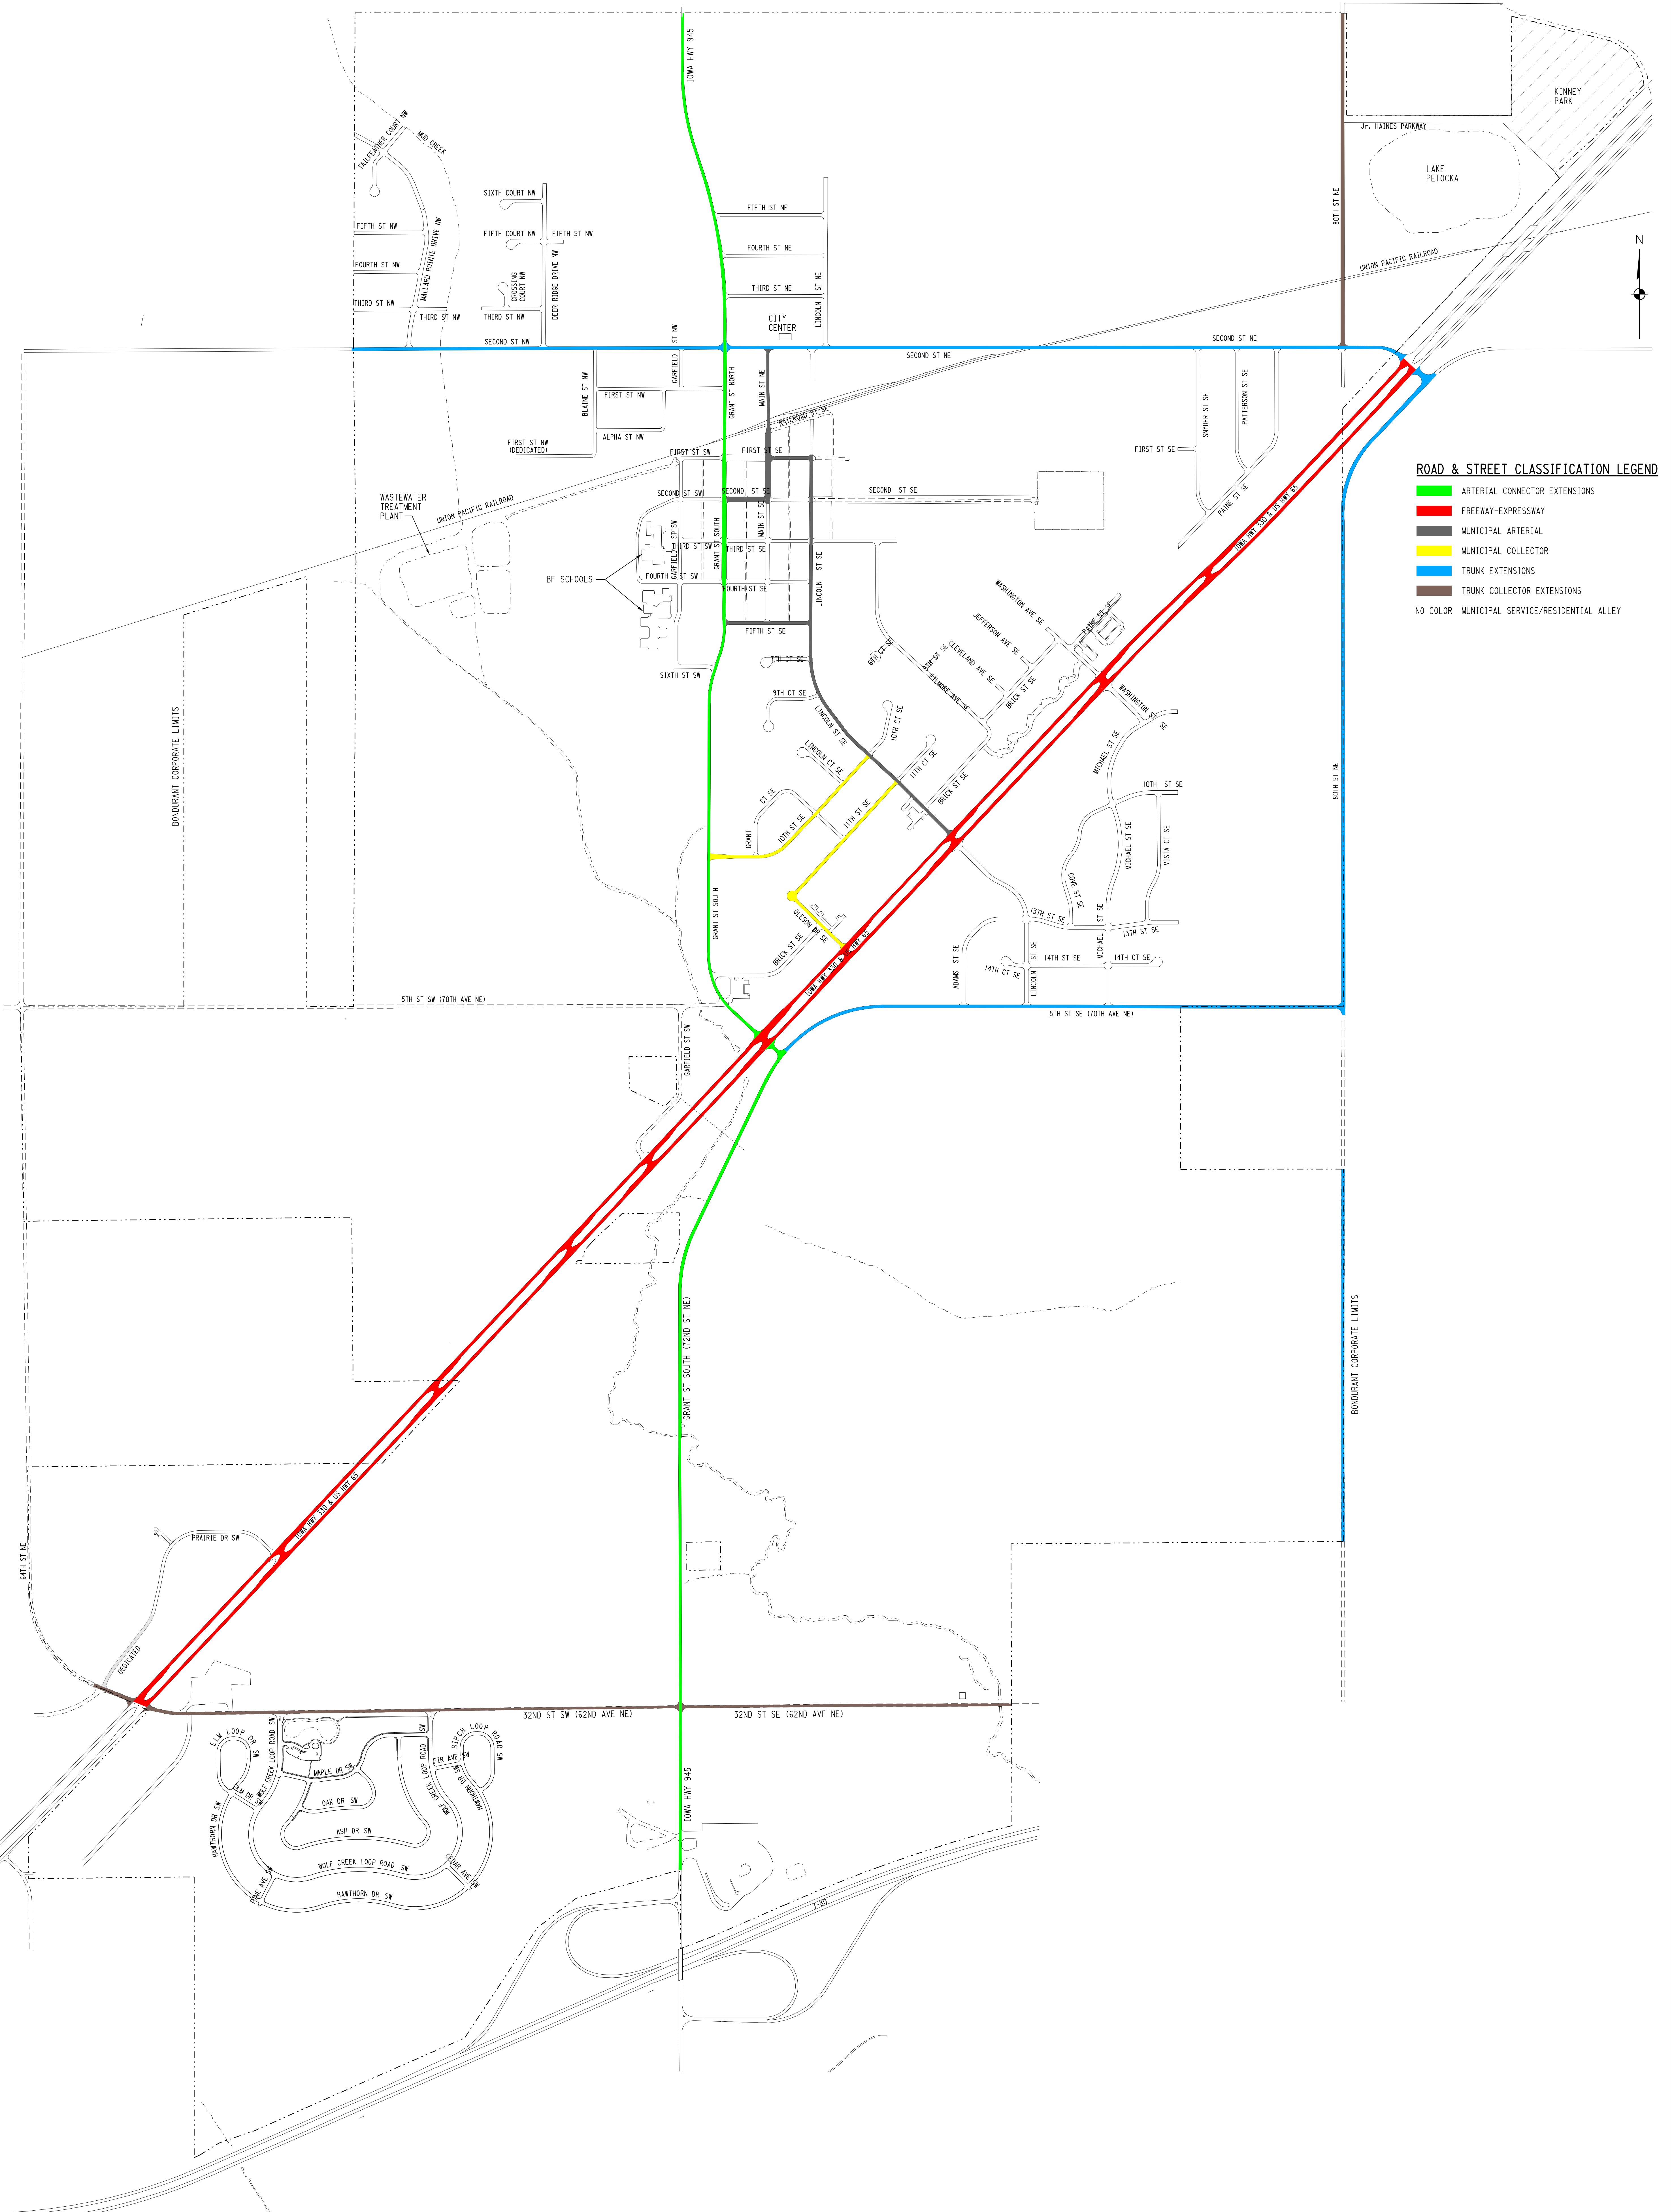

# CITY OF BONDURANT, IOWA

**ROAD & STREET CLASSIFICATION LEGEND**

- ARTERIAL CONNECTOR EXTENSIONS
- FREEWAY-EXPRESSWAY
- MUNICIPAL ARTERIAL
- MUNICIPAL COLLECTOR
- TRUNK EXTENSIONS
- TRUNK COLLECTOR EXTENSIONS
- NO COLOR MUNICIPAL SERVICE/RESIDENTIAL ALLEY