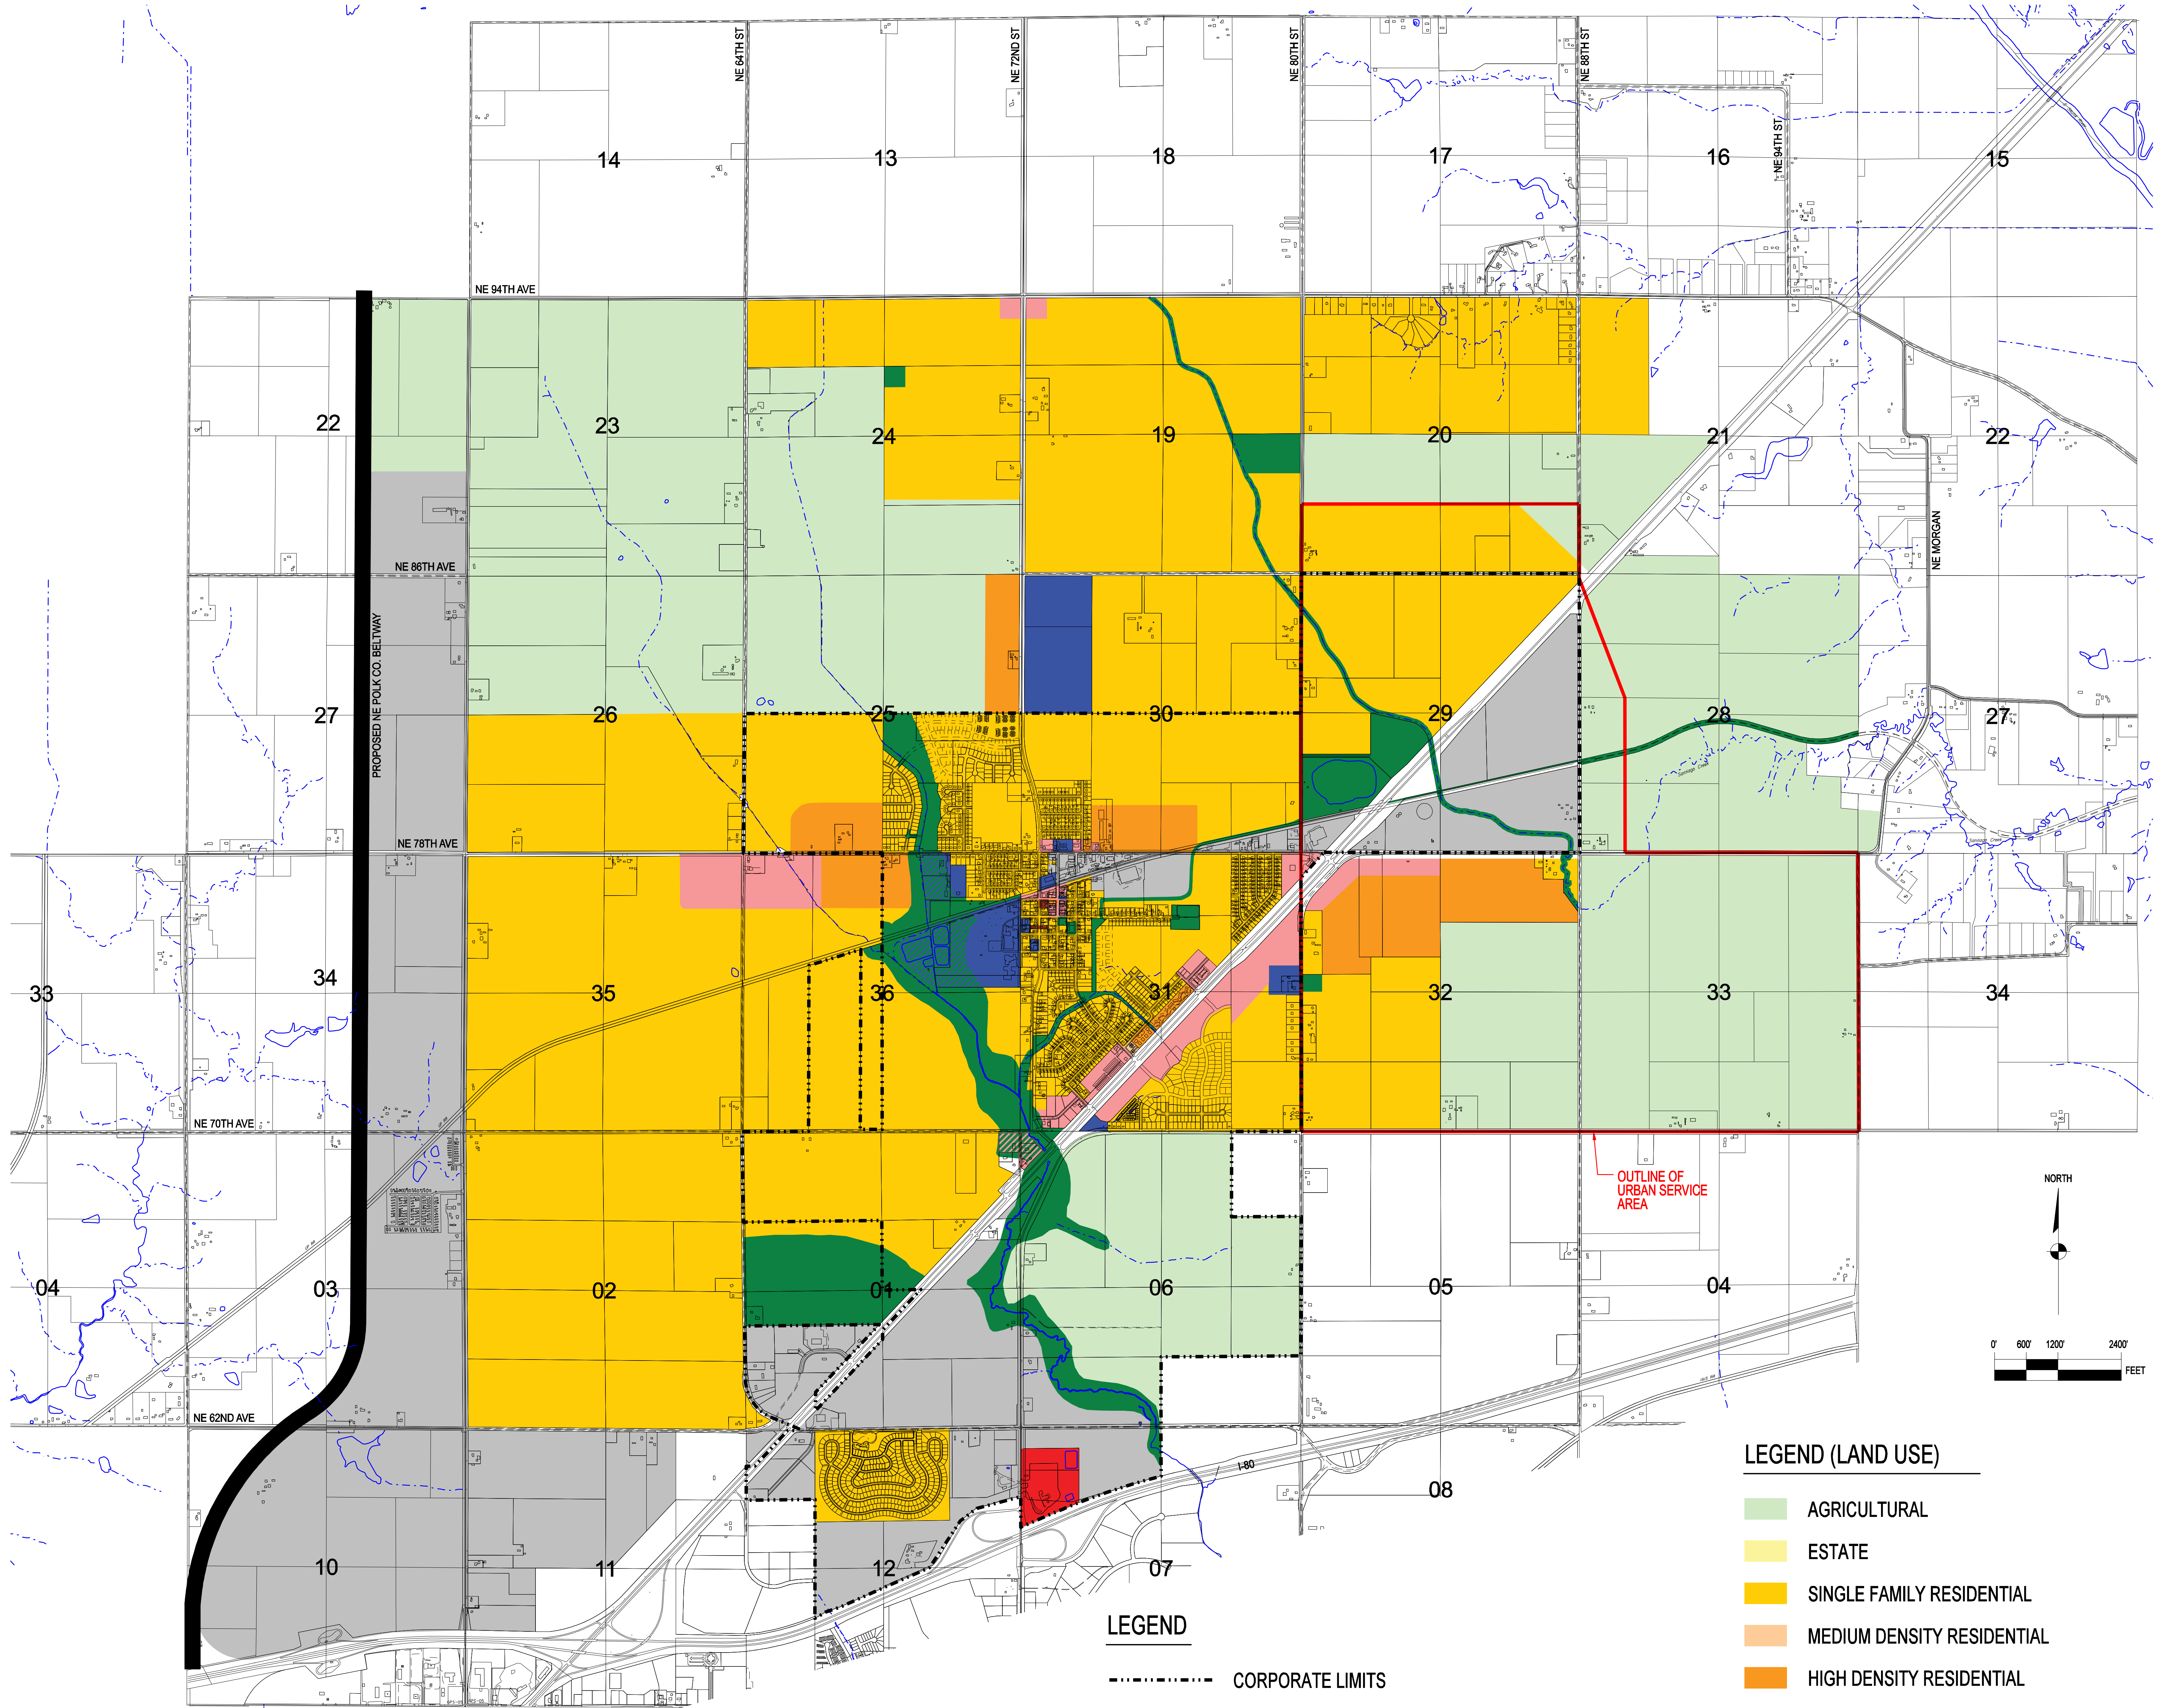

CITY OF BONDURANT, IOWA

FUTURE LAND USE MAP

LEGEND
 - - - - - CORPORATE LIMITS

- LEGEND (LAND USE)**
- AGRICULTURAL
 - ESTATE
 - SINGLE FAMILY RESIDENTIAL
 - MEDIUM DENSITY RESIDENTIAL
 - HIGH DENSITY RESIDENTIAL
 - VERY HIGH DENSITY RESIDENTIAL
 - PUBLIC SPACE/INSTITUTIONAL
 - PARK/OPEN SPACE/FLOODWAY
 - LOCAL COMMERCIAL
 - COMMUNITY COMMERCIAL
 - LIGHT INDUSTRIAL
 - HEAVY INDUSTRIAL