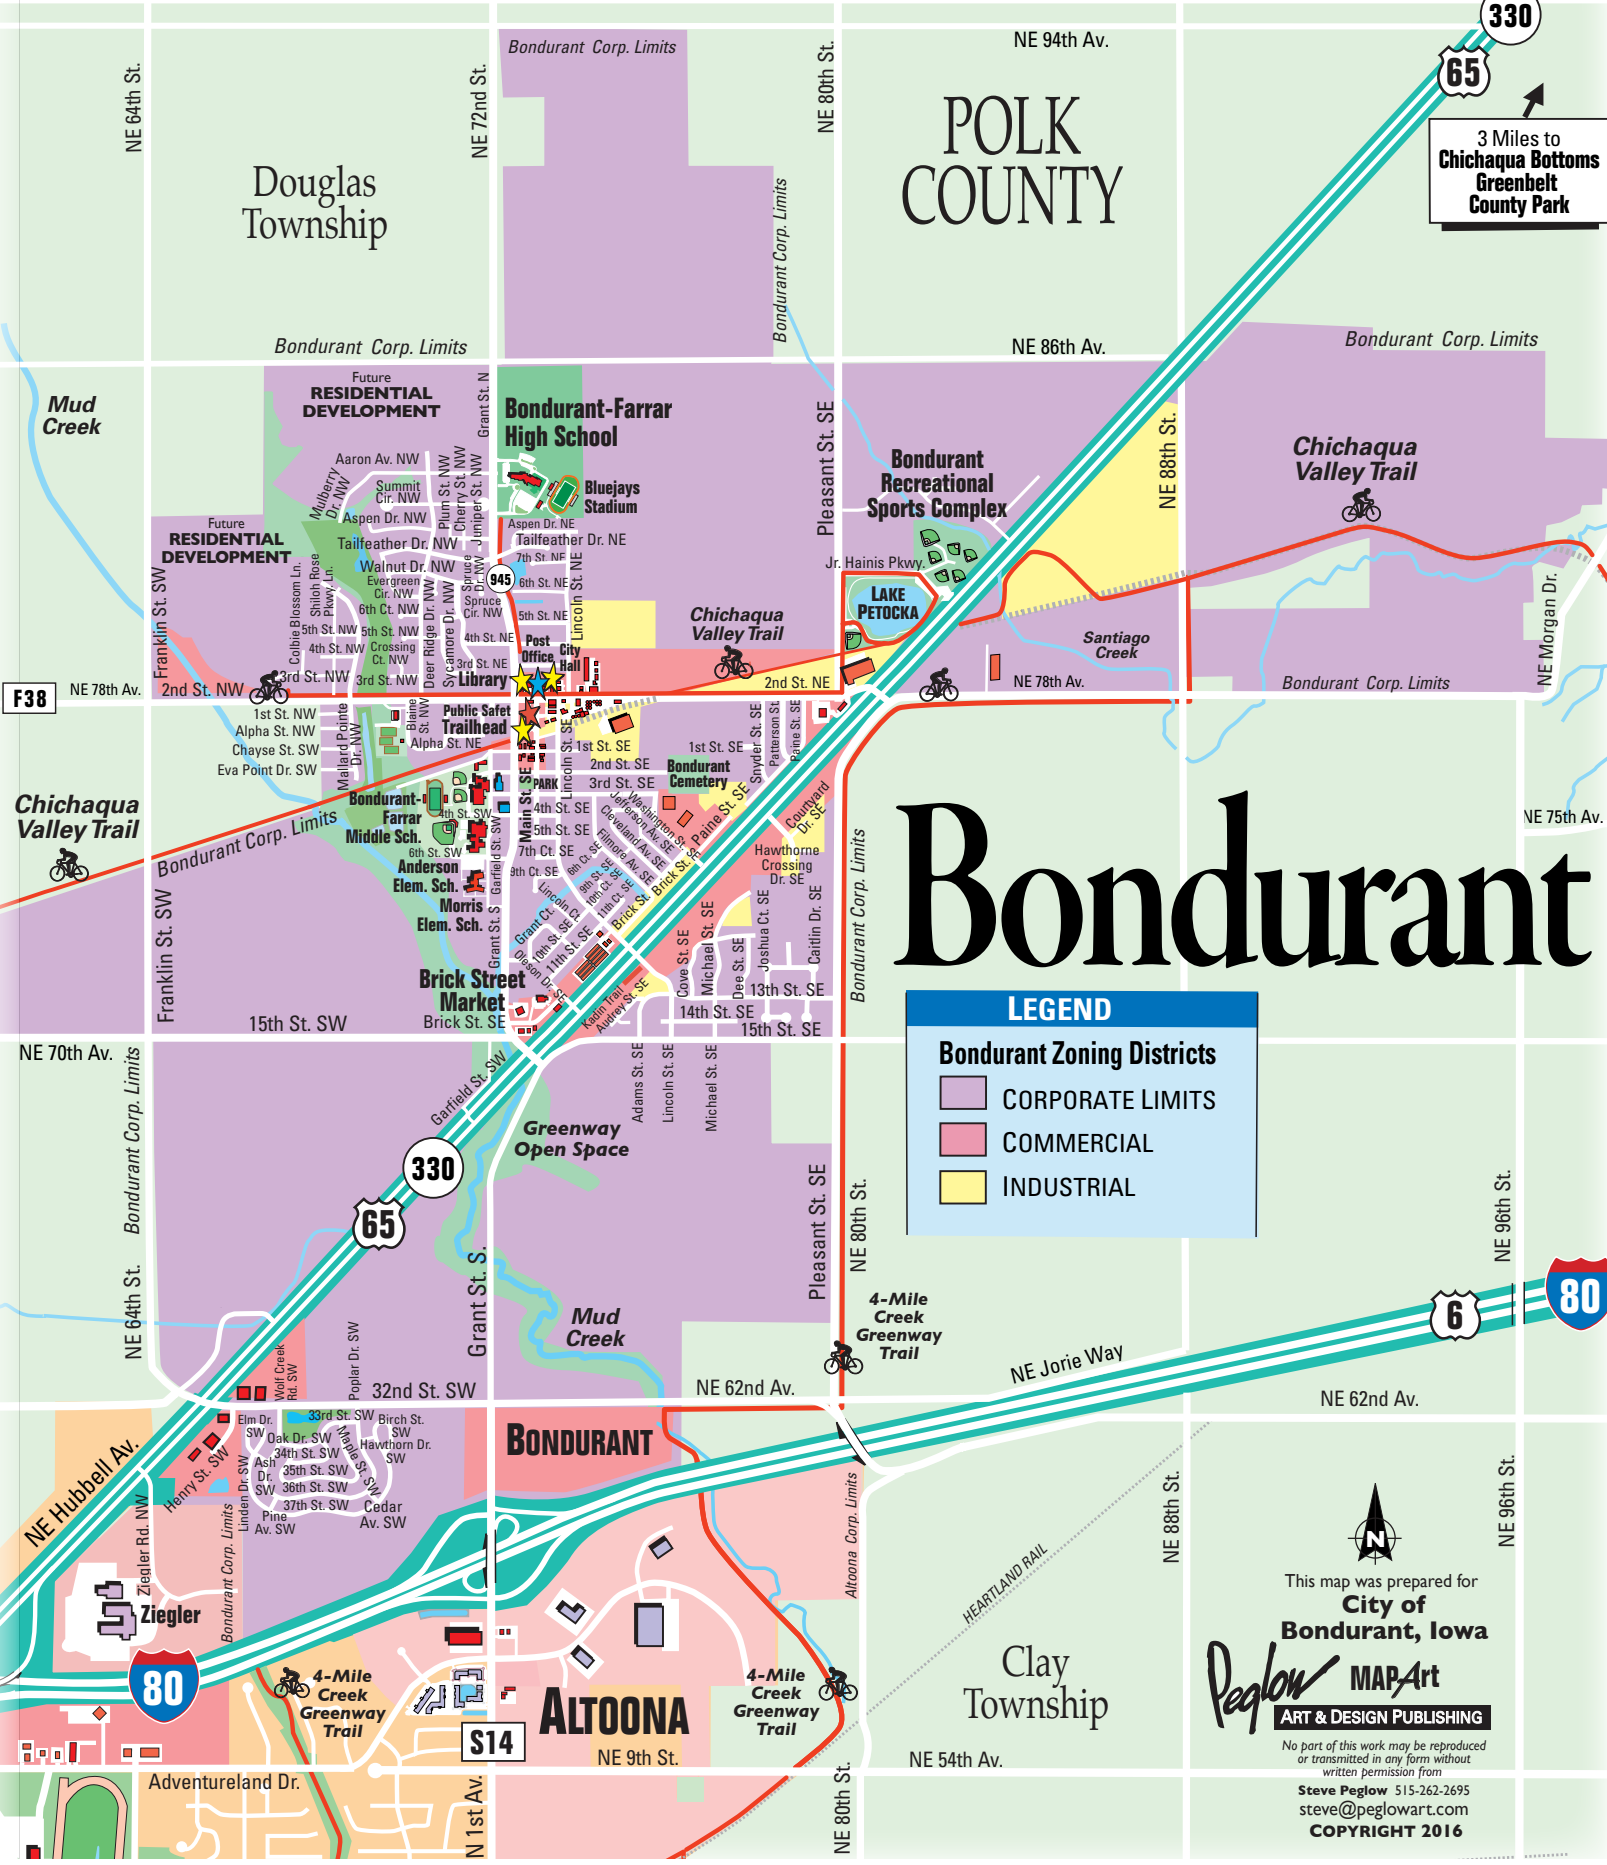

POLK COUNTY

330
65
3 Miles to Chichaqua Bottoms Greenbelt County Park

Bondurant

LEGEND

- CORPORATE LIMITS
- COMMERCIAL
- INDUSTRIAL

This map was prepared for
City of Bondurant, Iowa
Peglow MAP Art
ART & DESIGN PUBLISHING
No part of this work may be reproduced or transmitted in any form without written permission from
Steve Peglow 515-262-2695
steve@peglowart.com
COPYRIGHT 2016